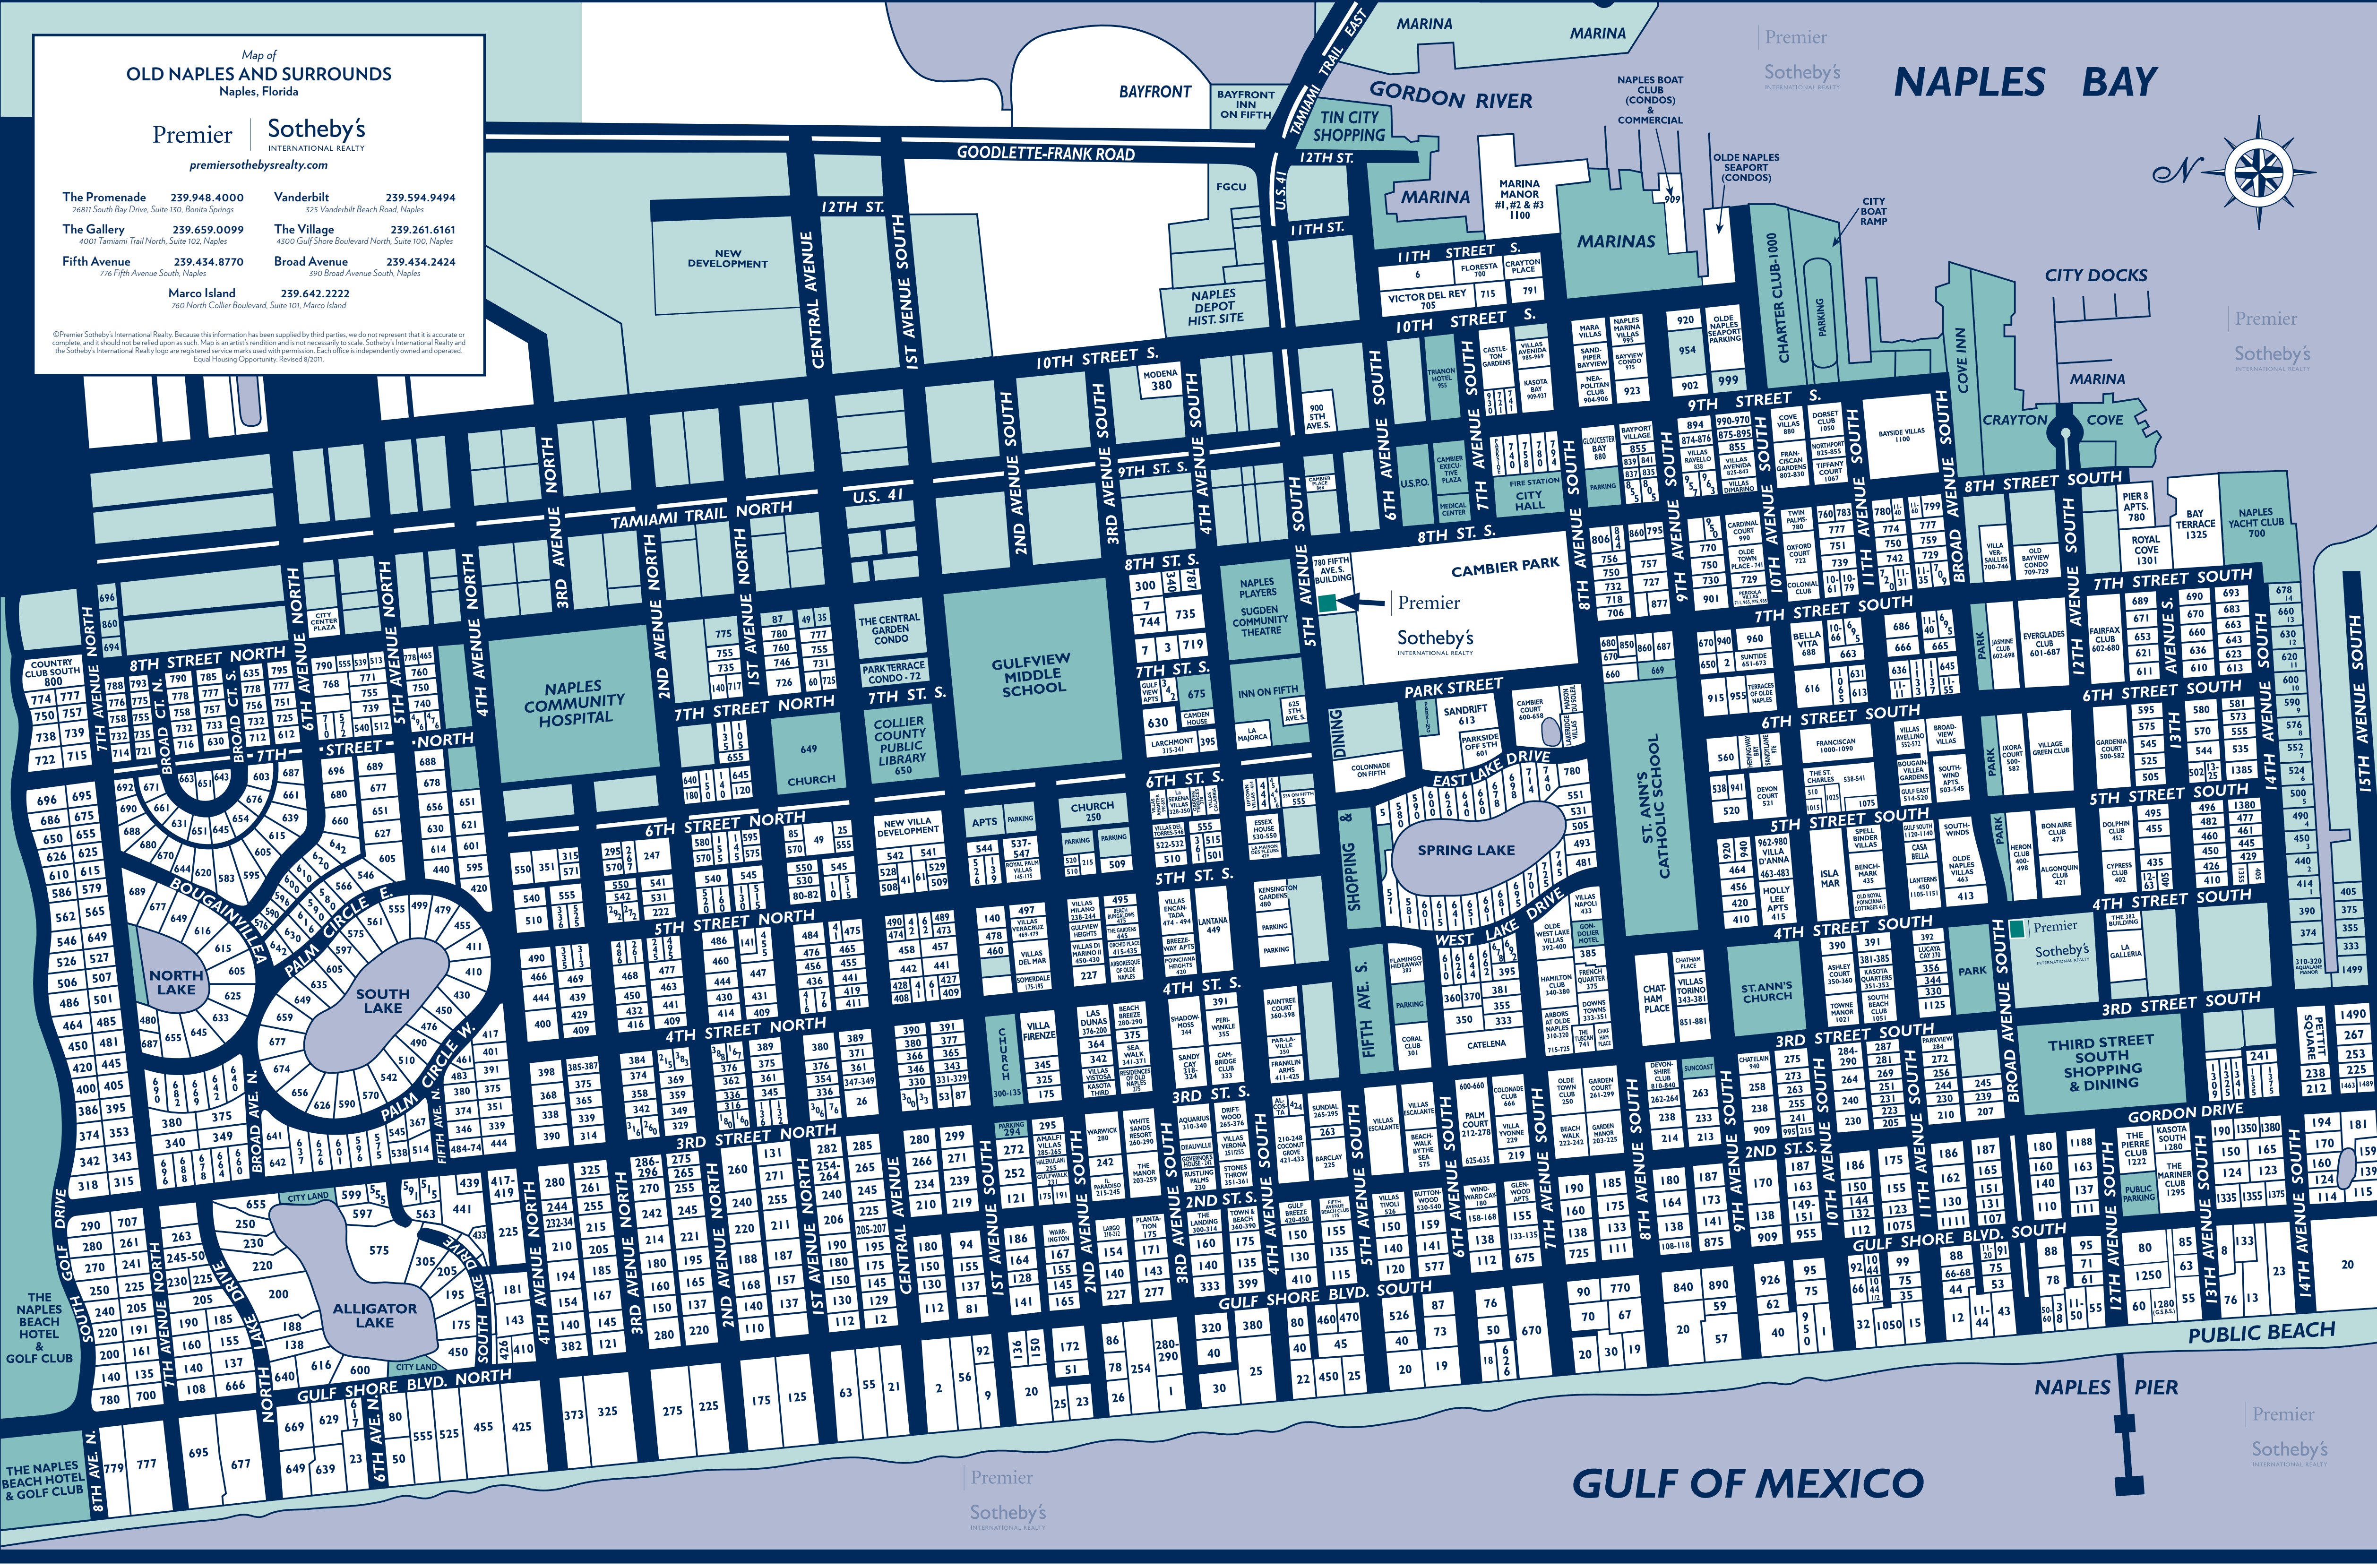

Map of
OLD NAPLES AND SURROUNDS
Naples, Florida

Premier Sotheby's
INTERNATIONAL REALTY
premiersothebysrealty.com

The Promenade 239.948.4000
26811 South Bay Drive, Suite 130, Bonita Springs

The Gallery 239.659.0099
4001 Tamiami Trail North, Suite 102, Naples

Fifth Avenue 239.434.8770
776 Fifth Avenue South, Naples

Vanderbilt 239.594.9494
325 Vanderbilt Beach Road, Naples

The Village 239.261.6161
4300 Gulf Shore Boulevard North, Suite 100, Naples

Broad Avenue 239.434.2424
390 Broad Avenue South, Naples

Marco Island 239.642.2222
760 North Collier Boulevard, Suite 101, Marco Island

Premier

Sotheby's
INTERNATIONAL REALTY

NAPLES BAY

Premier
Sotheby's
INTERNATIONAL REALTY

GULF OF MEXICO

Premier
Sotheby's
INTERNATIONAL REALTY

Premier
Sotheby's
INTERNATIONAL REALTY